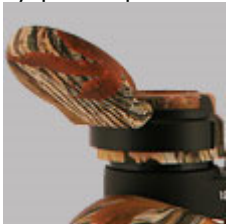

Futurus 16x50 Woodworth (Sku # 22034C)

Camouflage Coloring

High Magnification | Rubber Armored

Futurus 16x50 Woodworth Sku # 22034C

The Futurus 16x50 Woodworth binoculars combine high magnification and compact dimensions. They are meant for close-up observation of remote objects being a perfect option for stand hunting. Coating of the Woodworth™ binoculars combined with other means of disguise allow a hunter to stay unnoticed during observation. Rubber armored covering combined with dust-protective gaskets ensure trouble-free operation in unfavorable conditions (rain, snow, etc.). All Futurus binoculars come equipped with a wide handy strap and carrying case for safe storage and transportation.

Overview

Optics

Optical parts of the binoculars are made of high quality optical glass with the True Color™ multicoating, which ensures high light gathering capacity, fine color rendering, bright and crisp image along the entire field of view.

The Eclipse™ caps

The Eclipse™ objective lens caps are fixed on the binoculars' housing to secure them from being lost. The objective lens caps can be thrown back on the binoculars' body, fitting closely on it without disturbing observation.

Eyepiece caps

Eyepiece caps protect eyes against side flash thus increasing image quality, the caps can be removed, if necessary.

Tripod mount

With a 1/4" adapter the binoculars can be attached on a tripod.