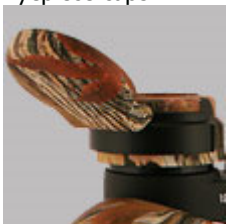

Futurus 12x50WA Woodworth (Sku # 22033C)

Camouflage Coloring

Optimal Magnification | Ergonomic | Rubber Armored

Futurus 12x50WA Woodworth Sku # 22033C

The Futurus 12x50WA Woodworth binoculars are the most universal multitask device of the Woodworth series. This model is a trade-off decision between magnification and light gathering capacity. The Futurus 12x50WA Woodworth binoculars are equally good for a wide range of day applications as well as amateur astronomic observation. The housing of the binoculars is made of lightweight shock-proof polymers. The specific coloring of the Woodworth™ binoculars is an indispensable disguise means for a hunter in field conditions. Rubber armored cover combined with dust-protective gaskets ensure trouble-free operation in unfavorable conditions (rain, snow, etc.). The binoculars are extremely ergonomic and fit a hand perfectly. All Futurus binoculars come equipped with a wide handy strap and carrying case for safe storage and transportation.

Overview

Optics

Optical parts of the binoculars are made of high quality optical glass with the True Color™ multicoating, which ensures high light gathering capacity, fine color rendering, bright and crisp image along the entire field of view.

The Eclipse™ caps

The Eclipse™ objective lens caps are fixed on the binoculars' housing to secure them from being lost. The objective lens caps can be thrown back on the binoculars' body, fitting closely on it without disturbing observation.

Eyepiece caps

Eyepiece caps protect eyes against side flash thus increasing image quality, the caps can be removed, if necessary.

Tripod mount

With a 1/4" adapter the binoculars can be attached on a tripod.