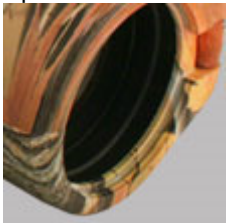

Futurus 12x50WA Woodworth (Sku # 22033C)

Camouflage Coloring

Optimal Magnification | Ergonomic | Rubber Armored

Futurus 12x50WA Woodworth Sku # 22033C

The Futurus 12x50WA Woodworth binoculars are the most universal multitask device of the Woodworth series. This model is a trade-off decision between magnification and light gathering capacity. The Futurus 12x50WA Woodworth binoculars are equally good for a wide range of day applications as well as amateur astronomic observation. The housing of the binoculars is made of lightweight shock-proof polymers. The specific coloring of the Woodworth™ binoculars is an indispensable disguise means for a hunter in field conditions. Rubber armored cover combined with dust-protective gaskets ensure trouble-free operation in unfavorable conditions (rain, snow, etc.). The binoculars are extremely ergonomic and fit a hand perfectly. All Futurus binoculars come equipped with a wide handy strap and carrying case for safe storage and transportation.

Overview

Optics

Optical parts of the binoculars are made of high quality optical glass with the True Color™ multicoating, which ensures high light gathering capacity, fine color rendering, bright and crisp image along the entire field of view.

The Eclipse™ caps

The Eclipse™ objective lens caps are fixed on the binoculars' housing to secure them from being lost. The objective lens caps can be thrown back on the binoculars' body, fitting closely on it without disturbing observation.

Eyepiece caps

Eyepiece caps protect eyes against side flash thus increasing image quality, the caps can be removed, if necessary.

Tripod mount

With a 1/4" adapter the binoculars can be attached on a tripod.