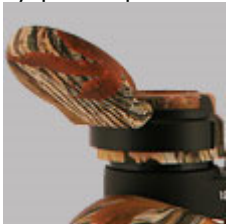

Futurus 20x50 Woodworth (Sku # 22035C)

Camouflage Coloring

High Magnification | Rubber Armored

Futurus 20x50 Woodworth Sku # 22035C

The Futurus 20x50 Woodworth binoculars are an ideal variant for hunting in the mountains. Coating of the Woodworth binoculars combined with other means of disguise allow a hunter to stay unnoticed during observation. Rubber armored covering combined with dust-protective gaskets ensure trouble-free operation in unfavorable conditions (rain, snow, etc.). The binoculars are extremely ergonomic and fit a hand perfectly. All Futurus binoculars come equipped with a wide handy strap and carrying case for safe storage and transportation.

Overview

Optics

Optical parts of the binoculars are made of high quality optical glass with the True Color™ multicoating, which ensures high light gathering capacity, fine color rendering, bright and crisp image along the entire field of view.

The Eclipse™ caps

The Eclipse™ objective lens caps are fixed on the binoculars' housing to secure them from being lost. The objective lens caps can be thrown back on the binoculars' body, fitting closely on it without disturbing observation.

Eyepiece caps

Eyepiece caps protect eyes against side flash thus increasing image quality, the caps can be removed, if necessary.

Tripod Mount

With a 1/4" adapter the binoculars can be attached on a tripod.